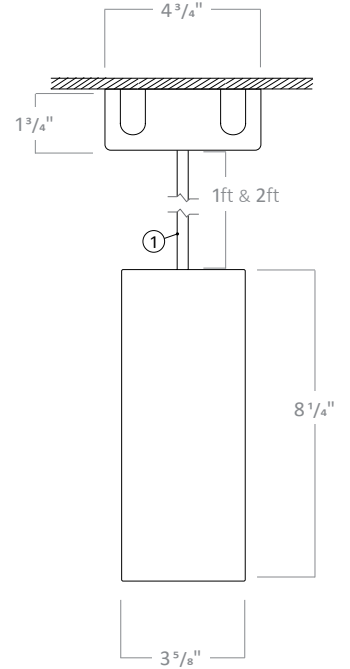

Stem Pendant with
Shallow Canopy

PH3DC1W, PH3DC1B,
PH3DC2W, PH3DC2B

Stem Pendant with
Deep Canopy

Ball joint allows for installation on
tilted ceiling (0 - 60°)

②

1ft and 2ft stems are linkable up to 12 ft.
Consult factory for made to order lengths.

1ft and 2ft stems are linkable up to 12 ft.
Consult factory for made to order lengths.

RCYA3

3" LED ARCHITECTURAL CYLINDER

CORD PENDANT

CP3SW, CP3SB

Cord Pendant with Shallow Canopy

CP3DW, CP3DB

Cord Pendant with Deep Canopy