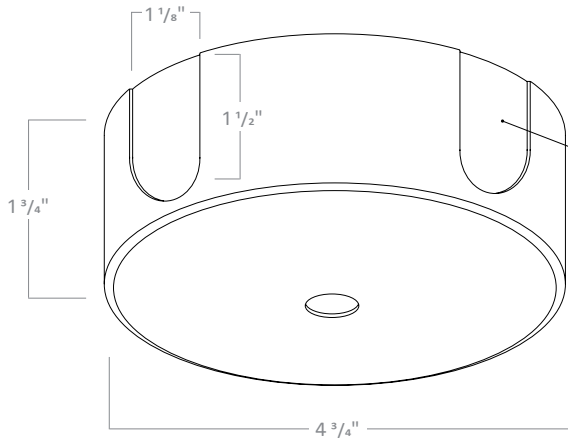

1ft and 2ft stems are linkable up to 12 ft.
Consult factory for made to order lengths.

RCYA3

3" LED ARCHITECTURAL CYLINDER

CORD PENDANT

CP3SW, CP3SB

Cord Pendant with Shallow Canopy

CP3DW, CP3DB

Cord Pendant with Deep Canopy

SURFACE MOUNT

SM3SW, SM3SB

Surface Mount with Shallow Canopy

SM3DW, SM3DB

Surface Mount with Deep Canopy

RCYA3

3" LED ARCHITECTURAL CYLINDER

ADJUSTABLE SURFACE MOUNT

ASCW, ASCB

Supports 355° locking rotation
0-90° tilt adjustment

DEEP CANOPY FOR SURFACE, CORD, OR PENDANT MOUNT

Deep Canopy options come standard with 4 Knockouts installed. Accommodates a 4" octagonal junction box with 1-1/2" depth (provided by others).