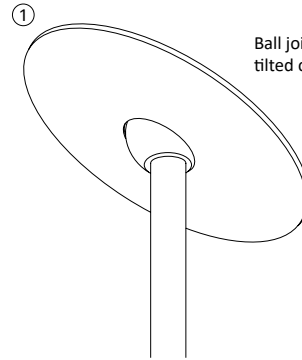

COLOR TEMPERATURE MULTIPLIER FOR DELIVERED LUMENS

2700K	3000K	3500K	4000K
0.95	1.00	1.04	1.07

BEAM SPREAD

RCYA3

3" LED ARCHITECTURAL CYLINDER

RCYA3 DIMENSIONS

STEM PENDANT

PH3SC1W, PH3SC1B,
PH3SC2W, PH3SC2B

Stem Pendant with
Shallow Canopy

PH3DC1W, PH3DC1B,
PH3DC2W, PH3DC2B

Stem Pendant with
Deep Canopy

Ball joint allows for installation on
tilted ceiling (0 - 60°)

②

1ft and 2ft stems are linkable up to 12 ft.
Consult factory for made to order lengths.