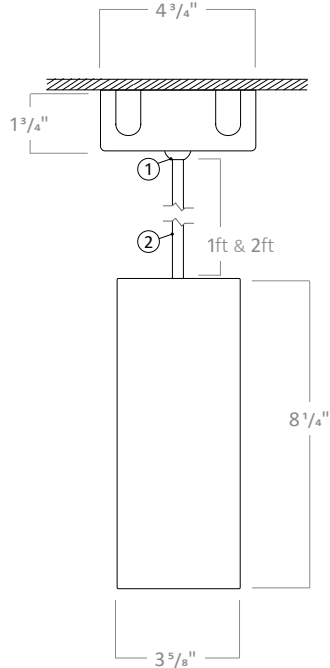

RCYA3

3" LED ARCHITECTURAL CYLINDER

PERFORMANCE CHART

	Optics	18°	24°	36°	50°
13W	Delivered Lumens	1322	1375	1414	1386
19W	Delivered Lumens	1880	1934	1973	1945
25W	Delivered Lumens	2360	2462	2535	2483

* Values are listed at 3000K, 90+ CRI with a white bevel & trim.

COLOR TEMPERATURE MULTIPLIER FOR DELIVERED LUMENS

2700K	3000K	3500K	4000K
0.95	1.00	1.04	1.07

BEAM SPREAD

RCYA3

3" LED ARCHITECTURAL CYLINDER

RCYA3 DIMENSIONS

STEM PENDANT

PH3SC1W, PH3SC1B,
PH3SC2W, PH3SC2B

Stem Pendant with
Shallow Canopy

PH3DC1W, PH3DC1B,
PH3DC2W, PH3DC2B

Stem Pendant with
Deep Canopy

Ball joint allows for installation on
tilted ceiling (0 - 60°)

②

1ft and 2ft stems are linkable up to 12 ft.
Consult factory for made to order lengths.