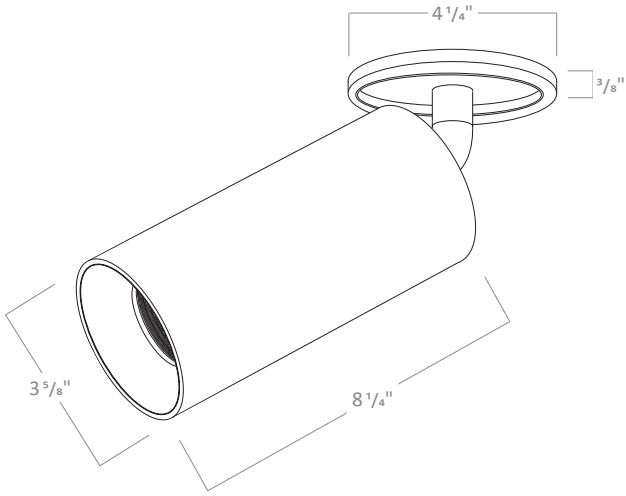

COLOR TEMPERATURE MULTIPLIER FOR DELIVERED LUMENS

2700K	3000K	3500K	4000K
0.95	1.00	1.04	1.07

BEAM SPREAD

RCYA3

3" LED ARCHITECTURAL CYLINDER

RCYA3 DIMENSIONS

STEM PENDANT

PH3SC1W, PH3SC1B,
PH3SC2W, PH3SC2B

Stem Pendant with
Shallow Canopy

PH3DC1W, PH3DC1B,
PH3DC2W, PH3DC2B

Stem Pendant with
Deep Canopy

Ball joint allows for installation on
tilted ceiling (0 - 60°)

②

1ft and 2ft stems are linkable up to 12 ft.
Consult factory for made to order lengths.