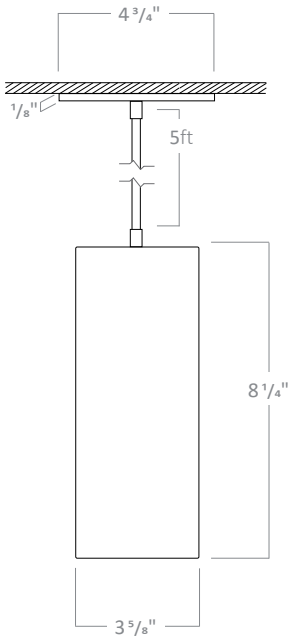

Stem Pendant with
Shallow Canopy

PH3DC1W, PH3DC1B,
PH3DC2W, PH3DC2B

Stem Pendant with
Deep Canopy

Ball joint allows for installation on
tilted ceiling (0 - 60°)

②

1ft and 2ft stems are linkable up to 12 ft.
Consult factory for made to order lengths.

1ft and 2ft stems are linkable up to 12 ft.
Consult factory for made to order lengths.

RCYA3

3" LED ARCHITECTURAL CYLINDER

CORD PENDANT

CP3SW, CP3SB

Cord Pendant with Shallow Canopy

CP3DW, CP3DB

Cord Pendant with Deep Canopy