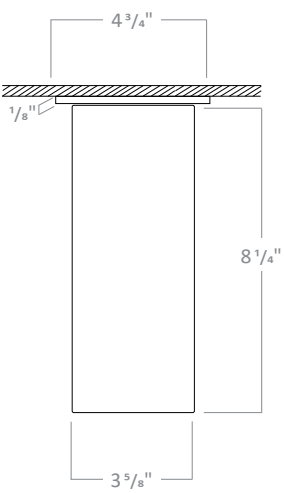

SURFACE MOUNT

SM3SW, SM3SB

Surface Mount with Shallow Canopy