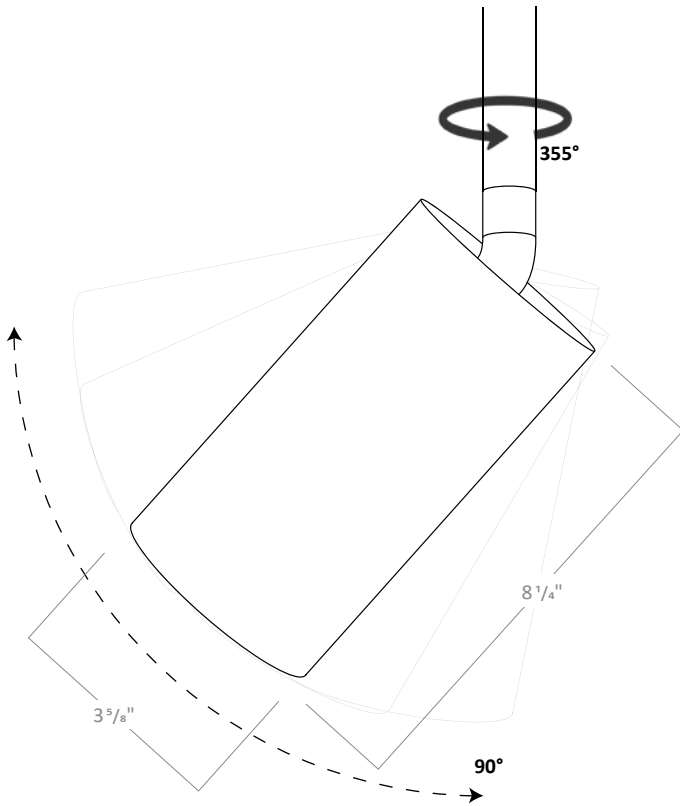

RCYA3

3" LED ARCHITECTURAL CYLINDER

ADJUSTABLE STEM PENDANT