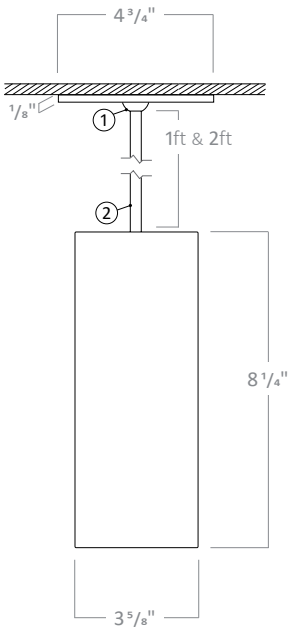

COLOR TEMPERATURE MULTIPLIER FOR DELIVERED LUMENS

2700K	3000K	3500K	4000K
0.95	1.00	1.04	1.07

BEAM SPREAD

RCYA3

3" LED ARCHITECTURAL CYLINDER

RCYA3 DIMENSIONS

STEM PENDANT

PH3SC1W, PH3SC1B,
PH3SC2W, PH3SC2B

Stem Pendant with
Shallow Canopy

PH3DC1W, PH3DC1B,
PH3DC2W, PH3DC2B

Stem Pendant with
Deep Canopy

Ball joint allows for installation on
tilted ceiling (0 - 60°)

②

1ft and 2ft stems are linkable up to 12 ft.
Consult factory for made to order lengths.