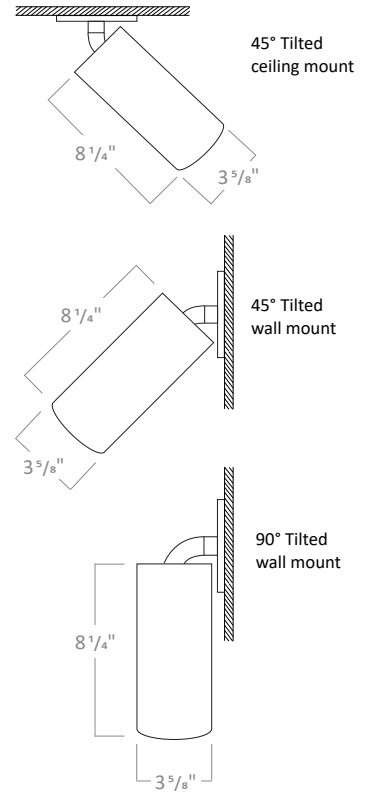

Stem Pendant with
Shallow Canopy

PH3DC1W, PH3DC1B,
PH3DC2W, PH3DC2B

Stem Pendant with
Deep Canopy

Ball joint allows for installation on
tilted ceiling (0 - 60°)

②

1ft and 2ft stems are linkable up to 12 ft.
Consult factory for made to order lengths.

1ft and 2ft stems are linkable up to 12 ft.
Consult factory for made to order lengths.

RCYA3

3" LED ARCHITECTURAL CYLINDER

CORD PENDANT

CP3SW, CP3SB

Cord Pendant with Shallow Canopy

CP3DW, CP3DB

Cord Pendant with Deep Canopy

ASCW, ASCB

Supports 355° locking rotation
0-90° tilt adjustment

DEEP CANOPY FOR SURFACE, CORD, OR PENDANT MOUNT

Deep Canopy options come standard with 4 Knockouts installed. Accommodates a 4" octagonal junction box with 1-1/2" depth (provided by others).