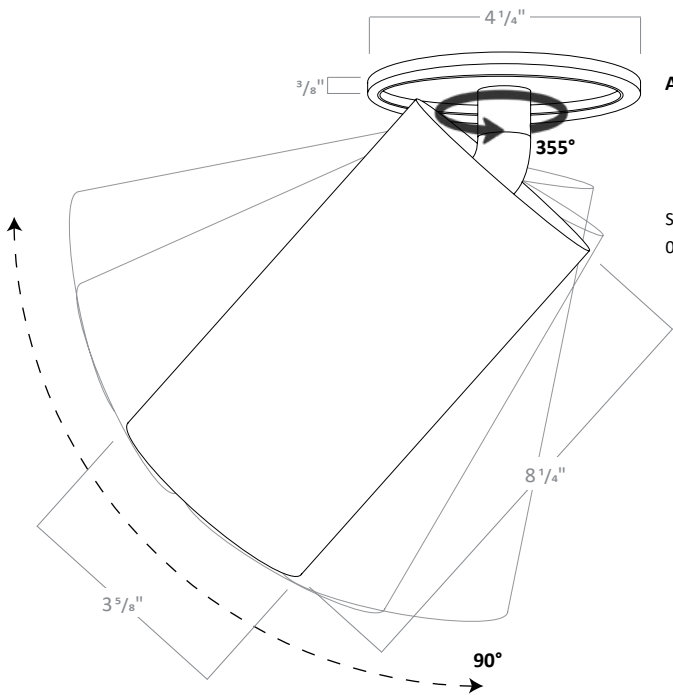

RCYA3

3" LED ARCHITECTURAL CYLINDER

ADJUSTABLE SURFACE MOUNT

ASCW, ASCB

Supports 355° locking rotation
0-90° tilt adjustment