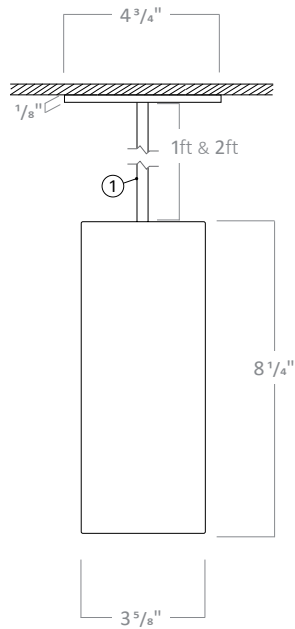

PH3SC1WADJ, PH3SC1BADJ,
PH3SC2WADJ, PH3SC2BADJ

Stem Pendant with
Shallow Canopy