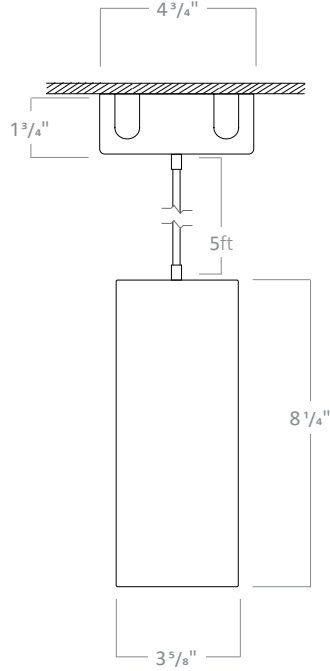

Stem Pendant with
Shallow Canopy

PH3DC1W, PH3DC1B,
PH3DC2W, PH3DC2B

Stem Pendant with
Deep Canopy

Ball joint allows for installation on
tilted ceiling (0 - 60°)

②

1ft and 2ft stems are linkable up to 12 ft.
Consult factory for made to order lengths.

1ft and 2ft stems are linkable up to 12 ft.
Consult factory for made to order lengths.

RCYA3

3" LED ARCHITECTURAL CYLINDER

CORD PENDANT

CP3SW, CP3SB

Cord Pendant with Shallow Canopy

CP3DW, CP3DB

Cord Pendant with Deep Canopy