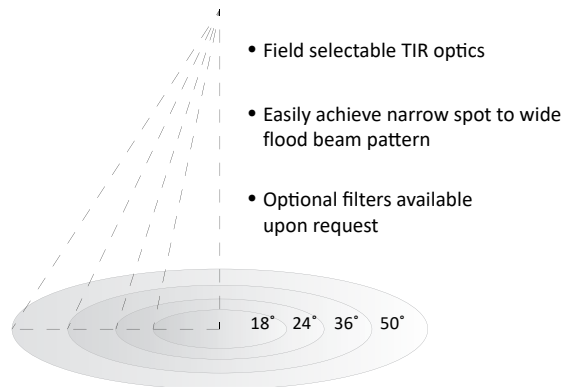

RCYA3

3" LED ARCHITECTURAL CYLINDER

PERFORMANCE CHART

	Optics	18°	24°	36°	50°
13W	Delivered Lumens	1322	1375	1414	1386
19W	Delivered Lumens	1880	1934	1973	1945
25W	Delivered Lumens	2360	2462	2535	2483

* Values are listed at 3000K, 90+ CRI with a white bevel & trim.

COLOR TEMPERATURE MULTIPLIER FOR DELIVERED LUMENS

2700K	3000K	3500K	4000K
0.95	1.00	1.04	1.07

BEAM SPREAD